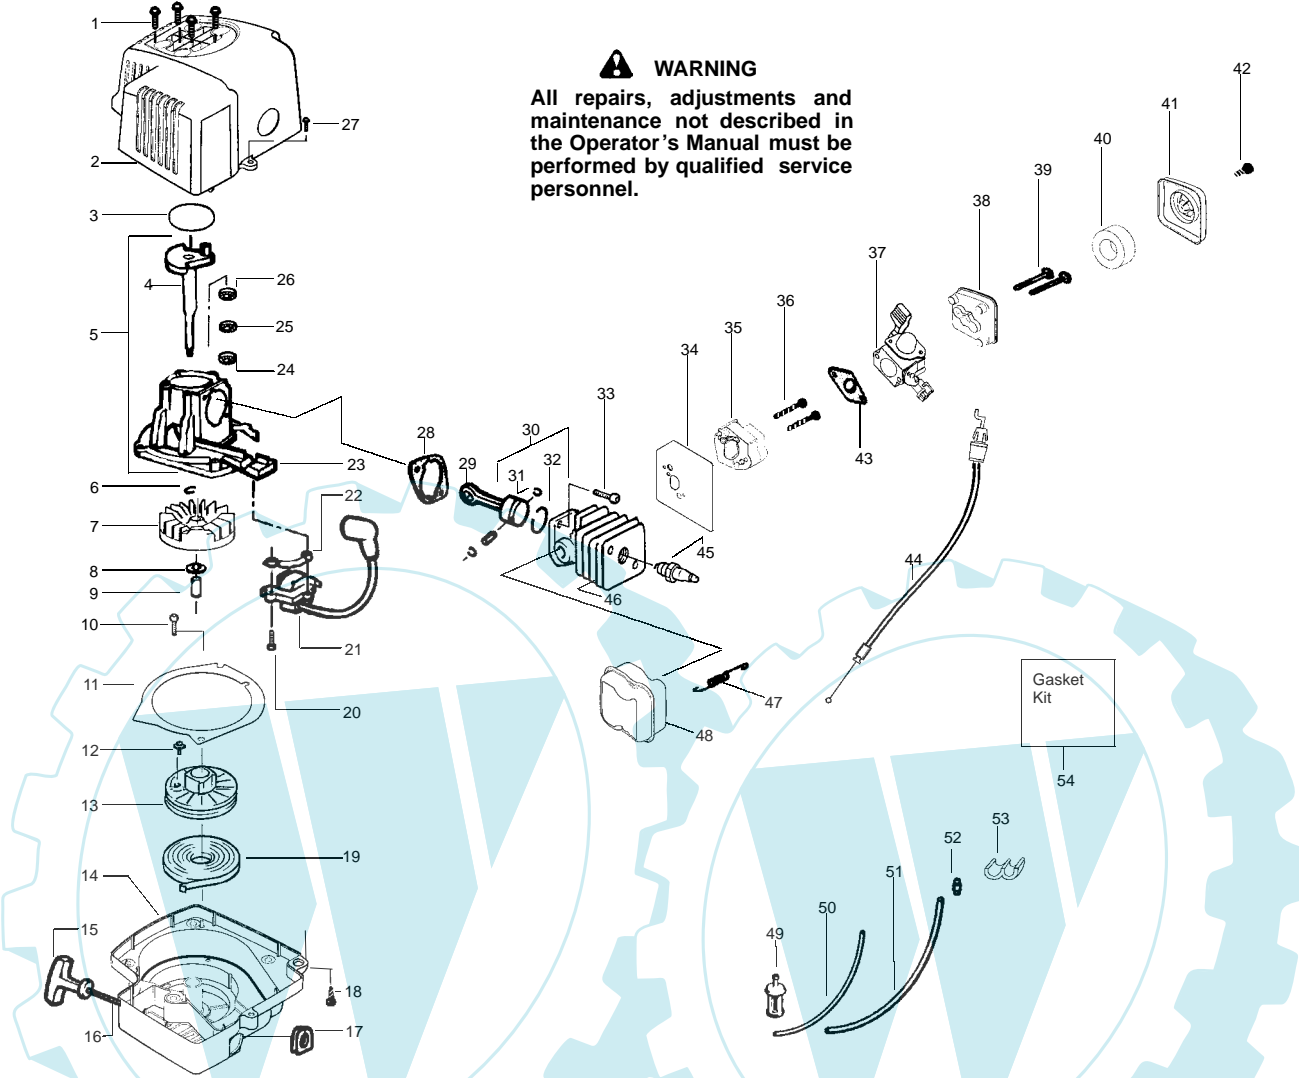

PARTS LIST NO. 530163181		Jonsered PARTS LIST	MODEL(s) HT2121	
DATE 11/20/02	Replaces 530163181 - 06/21/02		Note: Illustration may differ from actual model due to design changes	PAGE NO. 1

WARNING

All repairs, adjustments and maintenance not described in the Operator's Manual must be performed by qualified service personnel.

Ref.	Part No.	Description	Ref.	Part No.	Description	Ref.	Part No.	Description
1.	530016386	Screw	24.	530055728	Bearing-Outer	46.	530071359	Kit-Cylinder
2.	530056620	Assy-Shroud	25.	530019264	Seal-Crankcase	47.	530042088	Spring-Muffler
3.	530071486	O-Ring-C'case (kit)	26.	530032125	Bearing-Inner	48.	530071574	Kit-Muffler
4.	530028802	Assy-Crankshaft	27.	530015934	Screw	49.	530095992	Assy-Pick-up
5.	530071485	Assy-C'case-C/shaft (Incl. #4,6 & 23-26)	28.	530071486	Gasket-Cylinder (kit)	50.	530069247	Kit-Fuel Line(small)
6.	530015941	Ring-Retainer-C' shaft	29.	530069945	Assy-Connecting Rod	51.	530069216	Kit-Fuel Line(large)
7.	530071487	Assy-Flywheel	30.	530071357	Kit-Piston (Incl. 31 & 32)	52.	530023877	Fitting-Fuel Line
8.	530015828	Washer-Flat	31.	530015162	Retainer-Piston Pin	53.	530016103	Clip-Retainer
9.	530055729	Spacer-Flywheel	32.	530055120	Ring-Piston	54.	530071486	Kit-Gasket (Incl. #3, 28, 34 & 43)
10.	530015496	Screw	33.	530015953	Screw			
11.	530055681	Plate-Baffle	34.	530071486	Gasket- Adapt. (kit)			
12.	530015882	Screw	35.	530056403	Adapter-Carburetor			
13.	530069353	Kit-Starter Pulley (Incl.# 12)	36.	530016014	Screw			
14.	530056271	Assy-Fan Housing	37.	530071601	Kit-Carburetor Ass'y. (C1U-W13)			
15.	530027569	Handle-Starter		530071633	(C1U-W13A)			
16.	530069232	Kit-Rope	38.	530055680	Air Box			Not Shown
17.	530019182	Grommet-Ignition Module	39.	530016353	Screw			
18.	530016386	Screw-(f/hsg to shrd)	40.	530047932	Air Filter Foam			
19.	530042085	Spring-Starter	41.	530055679	Air Filter Cover			
20.	530015954	Screw	42.	530015957	Screw			
21.	530054137	Ignition Module	43.	530071486	Gasket-Carb. (kit)			
22.	530036145	Spacer-Ign. Module	44.	530055547	Assy-Throttle Cable	530163362		Operator Manual
23.	530012491	Assy-Crankcase	45.	952030249	Spark Plug(RCJ-6Y)	530056873		Decal-Instruction

✓ = NEW PART NUMBER FOR THIS IPL   ★ = REFER TO THE SERVICE REFERENCE INDICATED FOR MORE INFORMATION. (LOCATED AT END OF IPL)
● = THESE PARTS ARE ILLUSTRATED FOR CLARITY. ORDER COMPLETE ASSEMBLY.