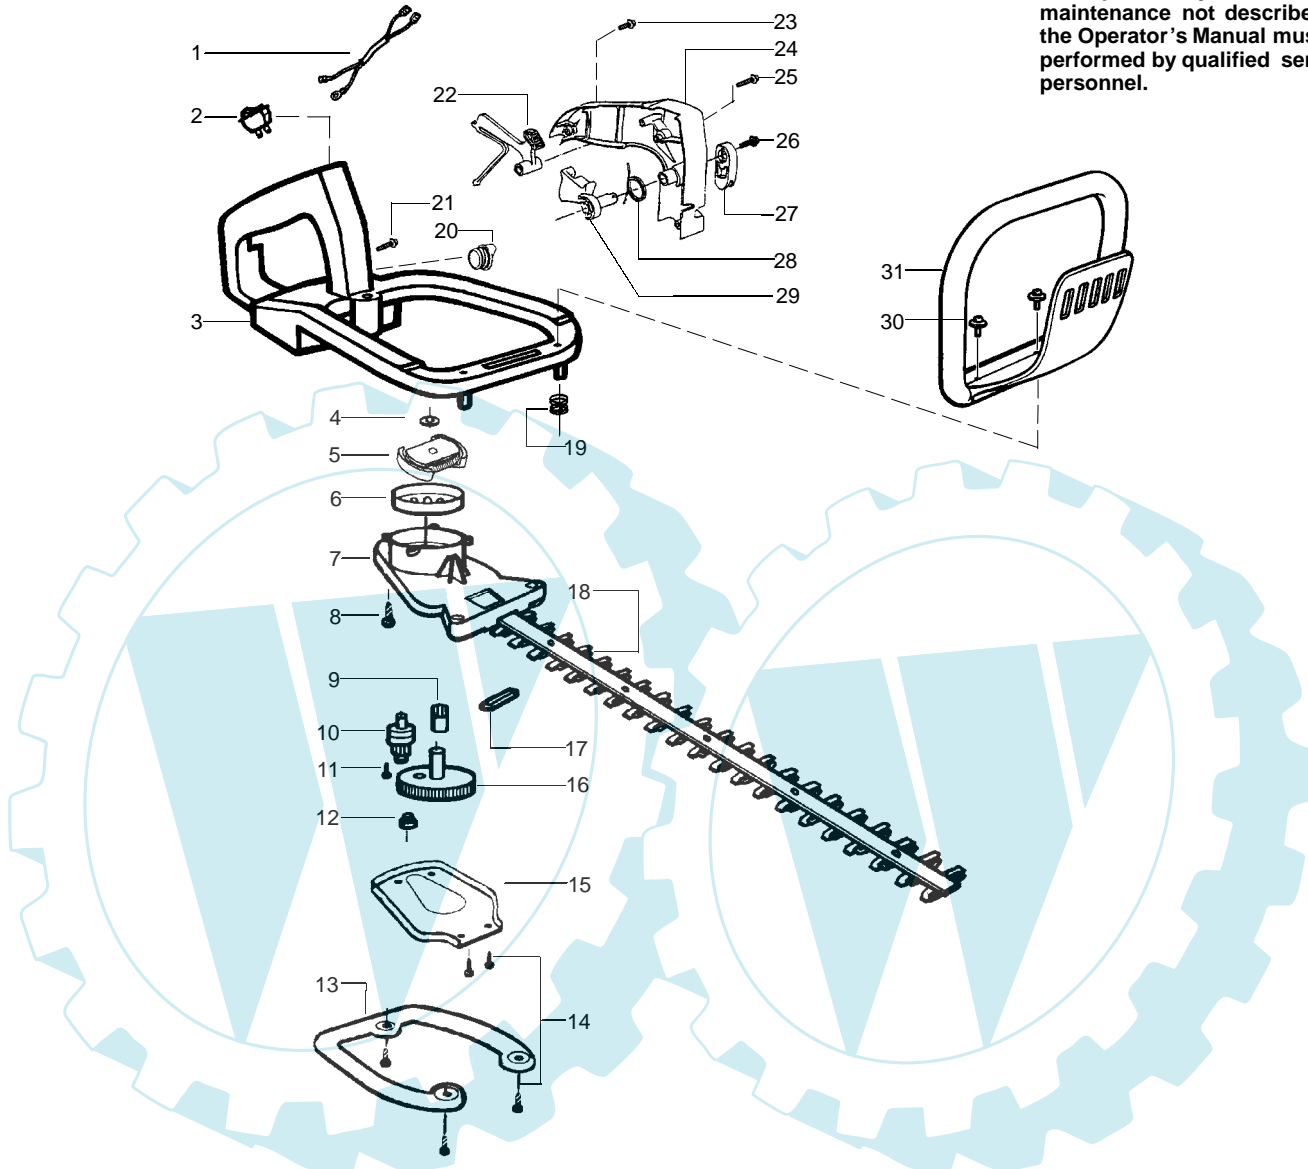

PARTS LIST NO. 530163181		Jonsered PARTS LIST	MODEL(s) HT2121	
DATE 11/20/02	Replaces 530163181 - 06/21/02		Note: Illustration may differ from actual model due to design changes	PAGE NO. 2

WARNING
All repairs, adjustments and maintenance not described in the Operator's Manual must be performed by qualified service personnel.

Ref.	Part No.	Description	Ref.	Part No.	Description
1.	530054133	Assy-Leadwire/Switch (Incl.#2)	17.	530029948	Seal-Blade (Felt)
2.	530029954	Switch-Ignition	18.	530403228	Assy-Blade 19"
3.	530055763	Assy-Rear Handle & Tank	19.	530029946	Spring
4.	530015828	Washer-Clutch	20.	530036965	Assy-Fuel Cap
5.	530014396	Kit-Clutch Assy.	21.	530015770	Screw
6.	530056069	Assy-Drum	22.	530053900	Lockout-Throttle
7.	530014399	Assy-Gear Box (incl.# 9-11)	23.	530015934	Screw
8.	530015886	Screw	24.	530038305	Cover-Handle
9.	530016013	Bearing-Gear	25.	530015940	Screw
10.	530036228	Assy-Pinion	26.	530015775	Screw
11.	530015805	Screw	27.	530029958	Lever-Trigger
12.	530032121	Bushing-Blade	28.	530036123	Spring-Trigger
13.	530036046	Plate-Isolator	29.	530053884	Trigger
14.	530015934	Screw	30.	530015955	Screw
15.	530029916	Cover-Gear Box Plate	31.	530094992	Handle-Front
16.	530069355	Kit-Drive Gear Ass'y. (Incl. #12)			

✓ = NEW PART NUMBER FOR THIS IPL   ★ = REFER TO THE SERVICE REFERENCE INDICATED FOR MORE INFORMATION. (LOCATED AT END OF IPL)
● = THESE PARTS ARE ILLUSTRATED FOR CLARITY. ORDER COMPLETE ASSEMBLY.