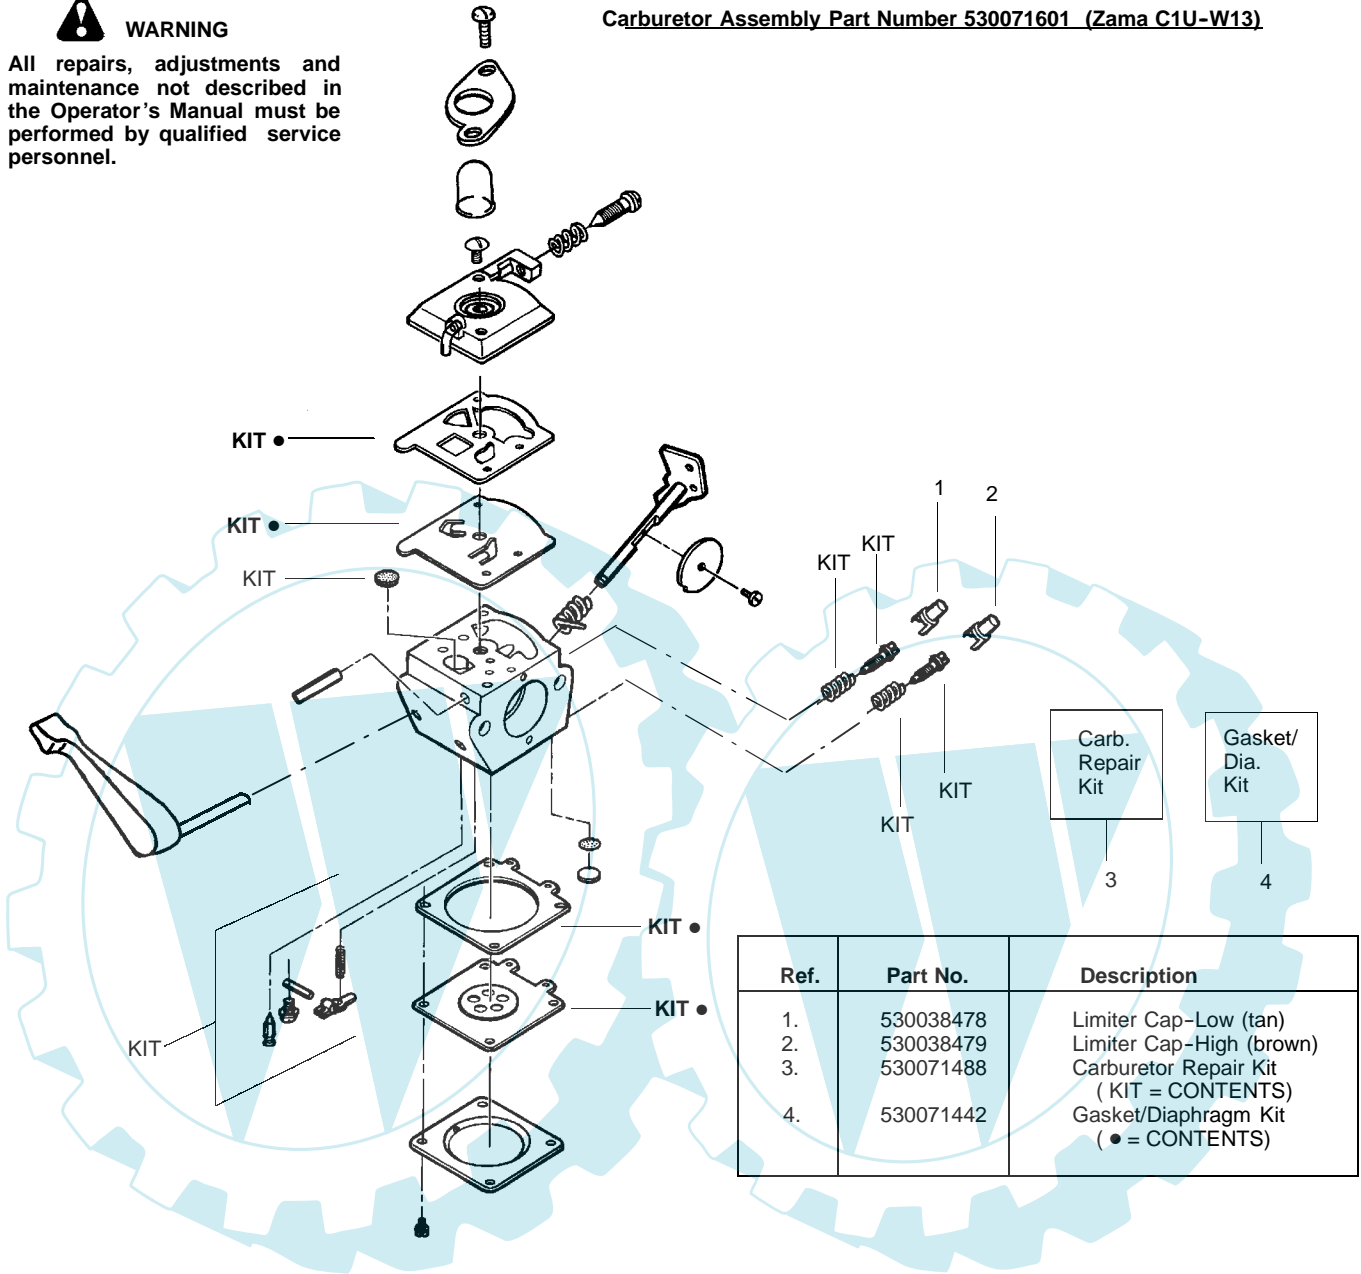

WARNING
All repairs, adjustments and maintenance not described in the Operator's Manual must be performed by qualified service personnel.

Ref.	Part No.	Description	Ref.	Part No.	Description
1.	530054133	Assy-Leadwire/Switch (Incl.#2)	17.	530029948	Seal-Blade (Felt)
2.	530029954	Switch-Ignition	18.	530403228	Assy-Blade 19"
3.	530055763	Assy-Rear Handle & Tank	19.	530029946	Spring
4.	530015828	Washer-Clutch	20.	530036965	Assy-Fuel Cap
5.	530014396	Kit-Clutch Assy.	21.	530015770	Screw
6.	530056069	Assy-Drum	22.	530053900	Lockout-Throttle
7.	530014399	Assy-Gear Box (incl.# 9-11)	23.	530015934	Screw
8.	530015886	Screw	24.	530038305	Cover-Handle
9.	530016013	Bearing-Gear	25.	530015940	Screw
10.	530036228	Assy-Pinion	26.	530015775	Screw
11.	530015805	Screw	27.	530029958	Lever-Trigger
12.	530032121	Bushing-Blade	28.	530036123	Spring-Trigger
13.	530036046	Plate-Isolator	29.	530053884	Trigger
14.	530015934	Screw	30.	530015955	Screw
15.	530029916	Cover-Gear Box Plate	31.	530094992	Handle-Front
16.	530069355	Kit-Drive Gear Ass'y. (Incl. #12)			

✓ = NEW PART NUMBER FOR THIS IPL ★ = REFER TO THE SERVICE REFERENCE INDICATED FOR MORE INFORMATION. (LOCATED AT END OF IPL)
● = THESE PARTS ARE ILLUSTRATED FOR CLARITY. ORDER COMPLETE ASSEMBLY.

PARTS LIST NO. 530163181		Jonsered PARTS LIST	MODEL(s) HT2121
DATE 11/20/02	Replaces 530163181 - 06/21/02		Note: Illustration may differ from actual model due to design changes

WARNING

All repairs, adjustments and maintenance not described in the Operator's Manual must be performed by qualified service personnel.

Carburetor Assembly Part Number 530071601 (Zama C1U-W13)

Ref.	Part No.	Description
1.	530038478	Limiter Cap-Low (tan)
2.	530038479	Limiter Cap-High (brown)
3.	530071488	Carburetor Repair Kit (KIT = CONTENTS)
4.	530071442	Gasket/Diaphragm Kit (● = CONTENTS)